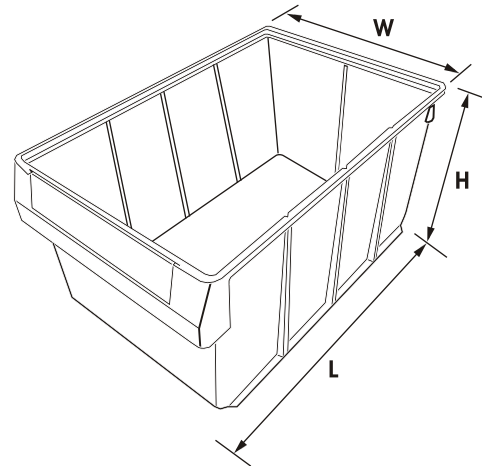

AK-421

AK-422

MADE FROM POLYPROPYLENE COPOLYMER.

- ▶ Stable and robust Design.
- ▶ Flexible use due to Vertical and Horizontal partitions (optional).
- ▶ Compatible with shelving and vertical storage systems.
- ▶ Large Label Holder.
- ▶ Smooth Internal wall for easy cleaning.
- ▶ Anti skid bottom.
- ▶ Stackable.

| Art No. | Outside Dimensions in mm | | | Inside Dimensions in mm | | |
|---------------|--------------------------|-------|--------|-------------------------|-------|--------|
| | LENGTH | WIDTH | HEIGHT | LENGTH | WIDTH | HEIGHT |
| AK-421 | 400 | 255 | 100 | 365 | 230 | 90 |
| AK-422 | 400 | 255 | 200 | 365 | 230 | 190 |