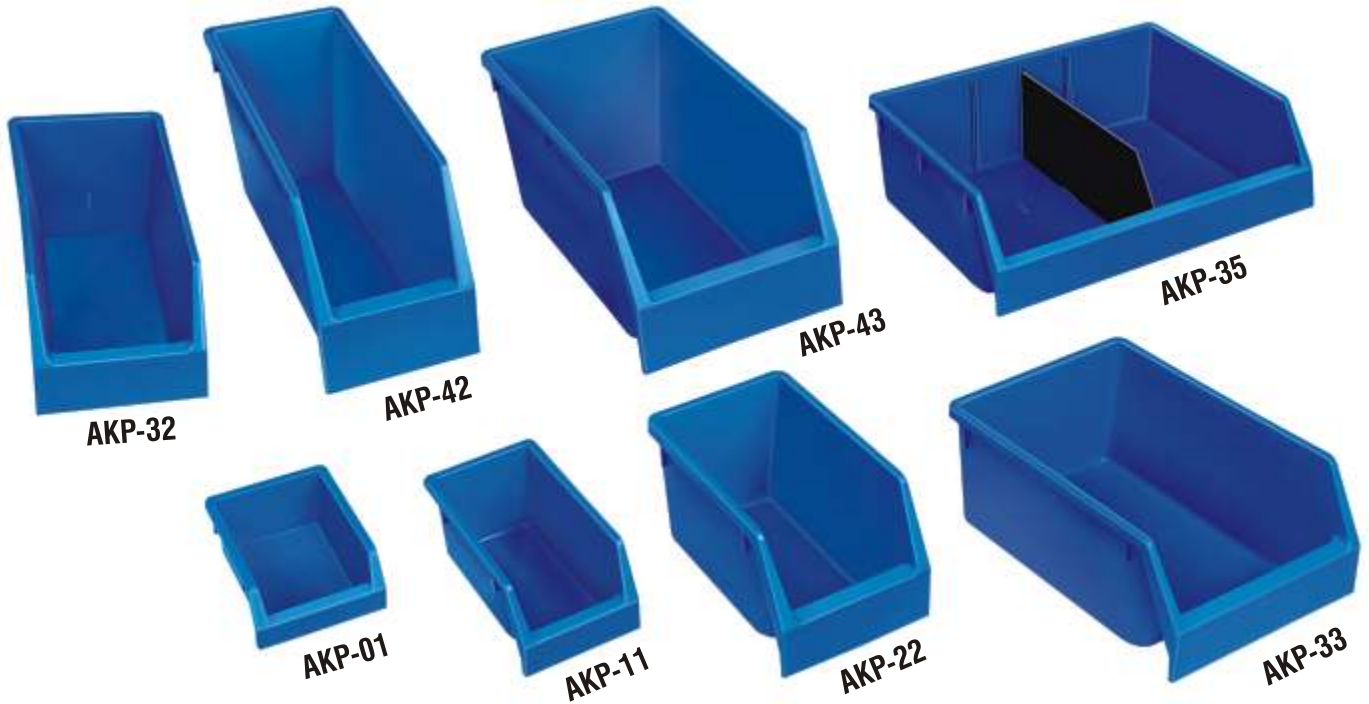

EMAIL : [metafusion@vsnl.net](mailto:metafusion@vsnl.net)

**New**

**ALKON**

**KOALA PICK BINS**

**MADE FROM POLYPROPYLENE COPOLYMER.**

- ▶ KOALA BINS nest to save transportation cost by almost 70%.
- ▶ The clear design of KOALA BINS make them easy to clean and use in dust free environments like Hospitals.
- ▶ Extra wide front face for sticking identification labels for easy content identification.
- ▶ Provision for vertical dividers to increase storage options in KOALA BIN AKP-35.
- ▶ KOALA BINS AKP-01 / AKP-11 / AKP-22 / AKP-32 / AKP-33 / AKP-35 have full length rear lip supports provided for hanging bins on louvered panels or rails.
- ▶ KOALA BINS AKP-32 / AKP-33 / AKP-35 / AKP-42 / AKP-43 designed to fit roll post shelving systems.
- ▶ Anti skid strips provided at the base.

## BIN PARTITIONS

Vertical Partition for KOALA BIN AKP-35 available as an accessory to increase storage options

## UNIVERSAL RAIL

Universal rail ( SIZE 914 MM L X 75 MM H ) made from steel and powder coated in grey color can be mounted on any surface like walls, benches, slotted angle systems, stands, and trolleys. These rails increase the flexibility of using different sizes of bins with ease and help in optimizing Storage space.

**ARSS-3 DIMENSION 1030 X 640 X 1620 mm.**  
(1030 mm including handles on both sides)

FSS/L

**ALKON<sup>®</sup>**

◀ **LOUVRE PANEL STAND FSS/L**

Free standing stand FSS/L can be fitted with two numbers of LP2 LOUVRE PANELS on each side. Order louvre panels and bins separately.