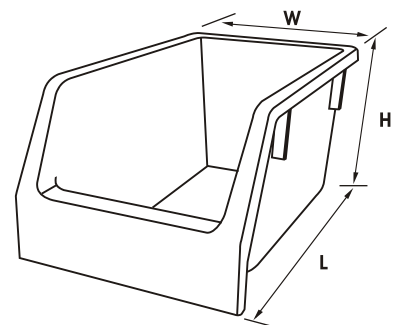

EMAIL : [metafusion@vsnl.net](mailto:metafusion@vsnl.net)

**New**

**ALKON**

**KOALA PICK BINS**

**MADE FROM POLYPROPYLENE COPOLYMER.**

- ▶ KOALA BINS nest to save transportation cost by almost 70%.
- ▶ The clear design of KOALA BINS make them easy to clean and use in dust free environments like Hospitals.
- ▶ Extra wide front face for sticking identification labels for easy content identification.
- ▶ Provision for vertical dividers to increase storage options in KOALA BIN AKP-35.
- ▶ KOALA BINS AKP-01 / AKP-11 / AKP-22 / AKP-32 / AKP-33 / AKP-35 have full length rear lip supports provided for hanging bins on louvered panels or rails.
- ▶ KOALA BINS AKP-32 / AKP-33 / AKP-35 / AKP-42 / AKP-43 designed to fit roll post shelving systems.
- ▶ Anti skid strips provided at the base.

**Nesting Bins First Time In India**

ART NO.	OUTSIDE DIMENSIONS IN MM			INSIDE DIMENSIONS IN MM		
	Length	Width	Height	Length	Width	Height
<b>AKP- 01</b>	130	105	60	105	90	55
<b>AKP- 11</b>	180	105	90	155	90	85
<b>AKP- 22</b>	220	140	140	195	125	135
<b>AKP- 32</b>	300	140	140	270	125	135
<b>AKP- 33</b>	300	215	140	270	200	135
<b>AKP- 35</b>	300	435	140	270	410	135
<b>AKP- 42</b>	400	145	200	360	125	195
<b>AKP- 43</b>	400	215	200	360	200	195